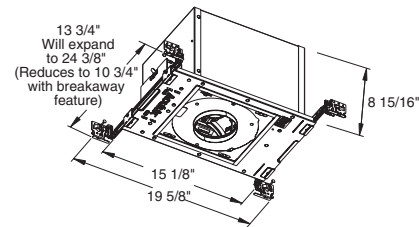

## DIMENSIONS

4 1/4" CEILING CUTOUT  
(4 3/8" FOR FLUSH MOUNT)