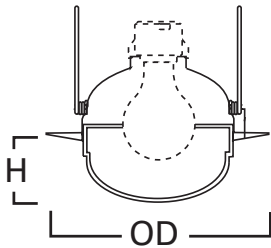

E26 6" Trim Series

DESCRIPTION

Air-Tite™ frosted dome lens with reflector 6" trim family for use in recessed downlighting. Compatible for use in Halo and other housings.

Catalog #		Type
Project		
Comments		Date
Prepared by		

SPECIFICATION FEATURES

- Frosted glass dome
- Non-conductive, non-corrosive gasketed polymer (plastic) trim ring
- Features "dead-front" construction and is wet location listed for use in showers
- Torsion spring retention
- Air-Tite trim makes any installation Air-Tite

Compatible with Halogen, Incandescent, LED* or CFL* lamps.

Dimensions:

H: 2-1/8" [54mm]
OD: 7-3/4" [197mm]

ORDERING INFORMATION

SAMPLE NUMBER: 172PS

Trim	Finish
172PS= 6" Frosted Glass Dome, White Polymer Trim	WH=White
172SNS= 6" Frosted Glass Dome, Satin Nickel Polymer Trim	SN=Satin Nickel
172TBZS= 6" Frosted Glass Dome, Tuscan Bronze Polymer Trim	TBZ=Tuscan Bronze