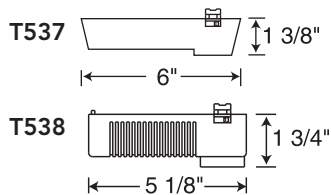

JUNO LIGHTING GROUP
by Schneider Electric