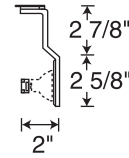

Finish

White
Black
Satin Aluminum

Lamp

12V, 20-75W MR16

Dimensions

T537 or T538 Transformer required.
Must order separately. See page 821
for detailed information.

Trac-Master®

Light Control Accessories