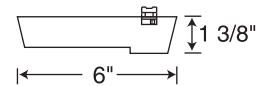

Straps

A widely imitated, but never duplicated Juno design classic, this series is particularly popular in the brushed satin aluminum finish, which is an exact match to Juno natural aluminum trac.

Dimensions	Catalog #	Finish	Lamp
	T621WH	White	12V, 20-75W MR16
	T621BL	Black	
	T621SA	Satin Aluminum	

T537 or T538 Transformer required. Must order separately. See page 821 for detailed information.

Light Control Accessories

For Fixtures:	T621
Color Filters	T551-5
Dichroic Lenses	T5501-18
UV Filter	T5522
Uniformity Lens	T5521
Diffuse Spread Lens	T5520
Linear Spread Lens	T559
Prismatic Spread Lens	T557
Hexcell Louver	T5559BL
Black Eyebrow	T556BL
Black Barn Doors	T74BL

20-75VA 12V Transformers

Both **T537** and **T538** are available in white, black or silver finishes. See page 821 for a full description, or page 819 for Monopoint Transformers.

T537

T538

Trac-Master®