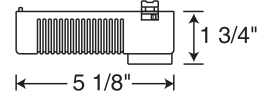

20-75VA 12V Transformers

Both **T537** and **T538** are available in white, black or silver finishes. See page 821 for a full description, or page 819 for Monopoint Transformers.

T537

T538

Trac-Master®