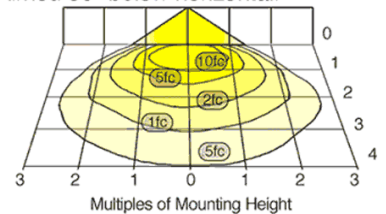

Color:

White

Weight:

18.2

DIMENSIONS

PHOTOMETRIC

175w Metal Halide @ 10' Mounting Height Aimed 30° below horizontal.

Mounting Height	Multiplier	Multiplier		
		Watts	HPS	MH CFL
8'	1.6	175		1.0
10'	1.0	150PS		1.0
12'	.7	150	1.2	1.0
16'	.4	100	.7	.7
20'	.25	70	.5	.4
		50	.3	.25
		42		.23