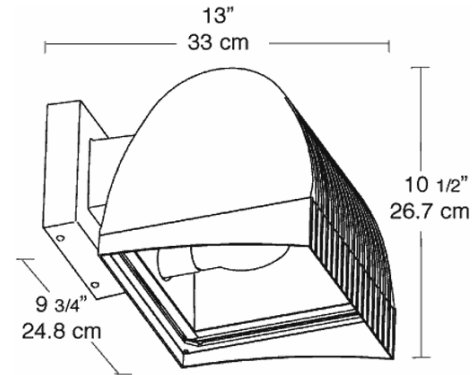

UL Listing:

Suitable for wet locations. Suitable for mounting within 4' of the ground

EPA:

Maximum EPA: 1.1

Patents:

Pat. D545,471

Quad Tap:

Fixture works with 120, 208, 240 and 277 Volts

Color:

White

Weight:

18.2

DIMENSIONS

PHOTOMETRIC

175w Metal Halide @ 10' Mounting Height Aimed 30° below horizontal.

Mounting Height	Multiplier	Multiplier		
		Watts	HPS	MH CFL
8'	1.6	175		1.0
10'	1.0	150PS		1.0
12'	.7	150	1.2	1.0
16'	.4	100	.7	.7
20'	.25	70	.5	.4
		50	.3	.25
		42		.23