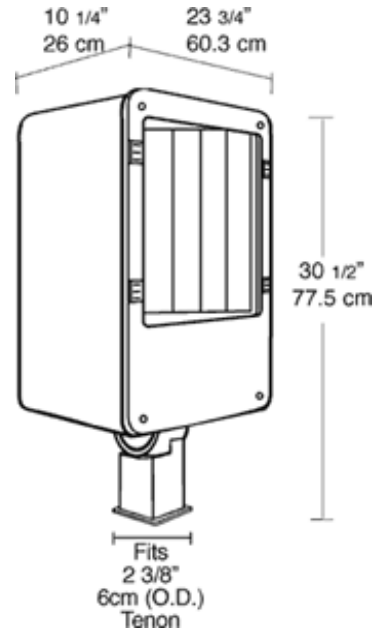

SPECIFICATIONS

Effective Projected Area:

EPA = 4.2

Finish:

Chip and fade resistant polyester powder coating.

Housing:

One-piece die cast aluminum with die cast door frame held captive when opened

Lens Gasket:

Weight:

60.15

DIMENSIONS

ORDERING INFORMATION

High Pressure Sodium
 Lamp supplied with fixture

Total Watts	Lamp Type	Lamp Base	Ballast	Starting Amps/ Operating Amps				Input Watts	LAMP ANSI	Initial Lumens	Lamp Hours
				120V	208V	240V	277V				
400	ED18	Mogul	CWA-HPF QT	3.3/3.8	1.8/2.2	1.5/1.9	1.4/1.7	464	S51	50000	24000