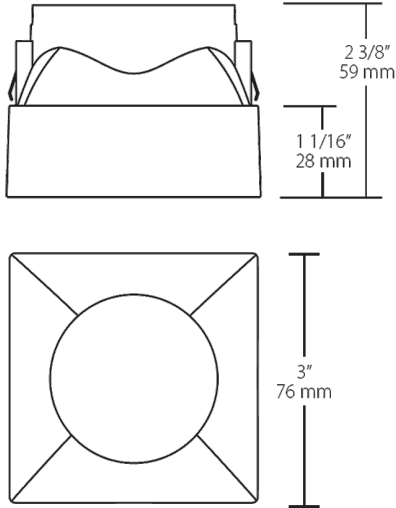

Die-cast aluminum trim cone with high-efficiency TIR optics.

Color: Matte silver

Weight: 0.7 lbs

Project:	Type:
Prepared By:	Date:

Driver Info		LED Info	
Type:	Sold Separately	Watts:	0W
120V:	See Rough-in*	Color Temp:	N/A
208V:	See Rough-in*	Color Accuracy:	N/A
240V:	See Rough-in*	L70 Lifespan:	See Rough-In*
277V:	See Rough-in*	Lumens:	See Table Below*
Input Watts:	0W	Efficacy:	N/A
Efficiency:	N/A		

Dimensions

Features

- Durable die-cast aluminum
- High-efficiency TIR optics
- Optic and trim included

Ordering Matrix

Family	Size	Shape	Optics	Color	Trim
NDTRIM	3	S	50	M	TL
	3 = 3"	S = Square	80 = 80° Downlight 50 = 50° Downlight 40A = 40° Adjustable 20A = 20° Adjustable W = Wall Washer	B = Black W = White M = Matte Silver	Blank = Trimmed TL = Trimless