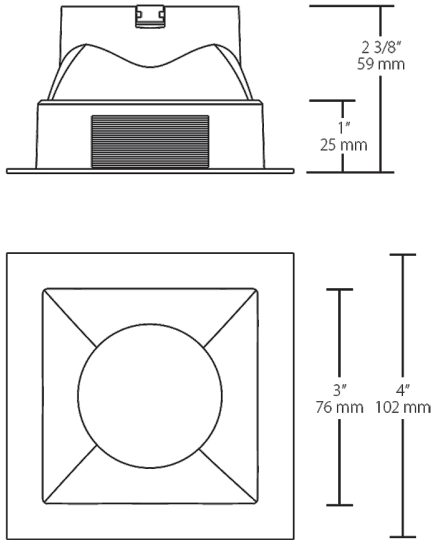

Die-cast aluminum trim cone with high-efficiency TIR optics.

Color: White

Weight: 0.8 lbs

<b>Project:</b>	<b>Type:</b>
<b>Prepared By:</b>	<b>Date:</b>

Driver Info		LED Info	
Type:	Sold Separately	Watts:	0W
120V:	See Rough-in*	Color Temp:	N/A
208V:	See Rough-in*	Color Accuracy:	N/A
240V:	See Rough-in*	L70 Lifespan:	See Rough-In*
277V:	See Rough-in*	Lumens:	See Table Below*
Input Watts:	0W	Efficacy:	N/A
Efficiency:	N/A		

## Dimensions

## Ordering Matrix

Family	Size	Shape	Optics	Color	Trim
NDTRIM	3	S	50	W	
	3 = 3"	S = Square	80 = 80° Downlight 50 = 50° Downlight 40A = 40° Adjustable 20A = 20° Adjustable W = Wall Washer	B = Black W = White M = Matte Silver	Blank = Trimmed TL = Trimless