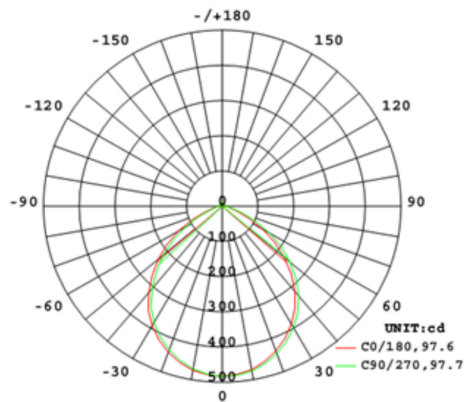

Case and Pallet Dimensions

	QTY	LENGTH (in)	WIDTH (in)	HEIGHT (in)
CASE	4	15.47	7.99	8
PALLET	600	7.56	3.82	82.28

Dimension

Light Distribution

Features

- High Performance LEDs up to 106 lm/w
- Use to replace up to 100W traditional light sources
- Durable metal construction: dent and scratch resistant
- UL wet location rated
- Compatible with most standard recessed housings
- Dimmable down to 5% on compatible dimmers
- Available in Round 4" 850lm and 6" 850lm, 1050lm and 1400lm
- Available in 4 color temperatures: 2700K, 3000K, 3500K, 4000K
- Available in a smooth and baffle trim option
- Color designer trims as optional accessories available
- 5-Year, No-Compromise Warranty