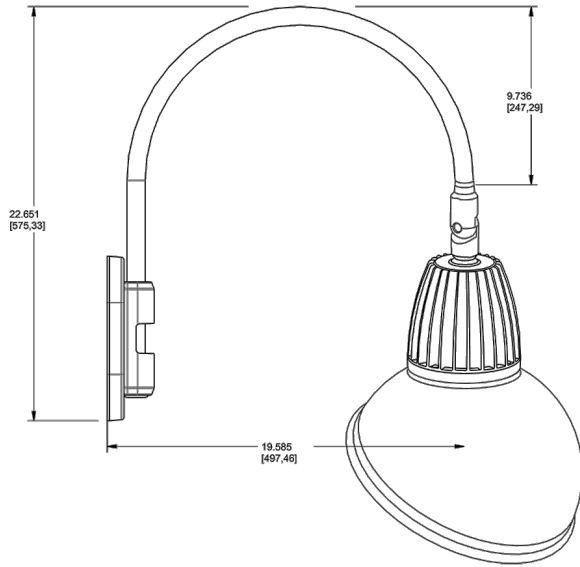

GSA Schedule:

Suitable in accordance with FAR Subpart 25.4.

Custom

Equivalency:

The GNLED13 is equivalent in delivered lumens to 75W incandescent, 50W MH or 18W CFL.

California Title 24:

Goosenecks complies with 2013 California Title 24 building and electrical codes as a commercial outdoor non-pole-mounted fixture < 30 Watts when used with a photosensor control. Select catalog number PCS900(120V) or PCS900/277 to order a photosensor.

Technical Specifications (continued)

Custom

Patents:

The design of the Gooseneck is protected by patents pending in US, Canada, China and Taiwan.

Dimensions

Features

- Adjustable 45° swivel joint
- Superior heat sink
- Die-cast aluminum housing
- 5 year LED warranty