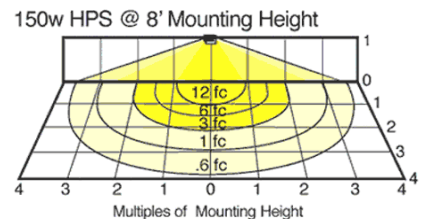

Quad Tap:

Fixture works with 120, 208, 240 and 277 Volts

Color:

White

Weight:

16

DIMENSIONS

PHOTOMETRIC