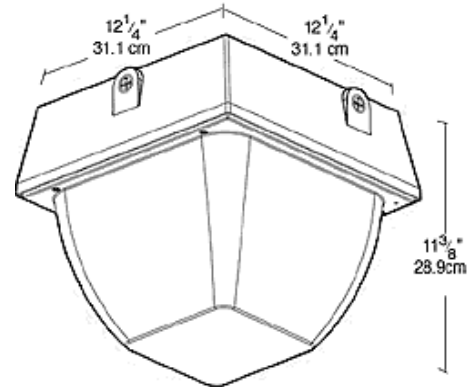

VAN5SH150Q TW

JOB NAME: _____

DATE: _____

TYPE: _____

DESCRIPTION

Large size ceiling mount fixture: Increased wattage to 200W MH PS. Vertical lamp HID. Adjustable, 4-way glare guard & "No Bend" conduit entrance. Excellent heat control eliminates heat problems. Housing is die cast aluminum with clear vandalproof polycarbonate refractor. Lamps supplied.

Quad Tap:

Fixture works with 120, 208, 240 and 277 Volts

Color:

White

Weight:

16

DIMENSIONS

PHOTOMETRIC