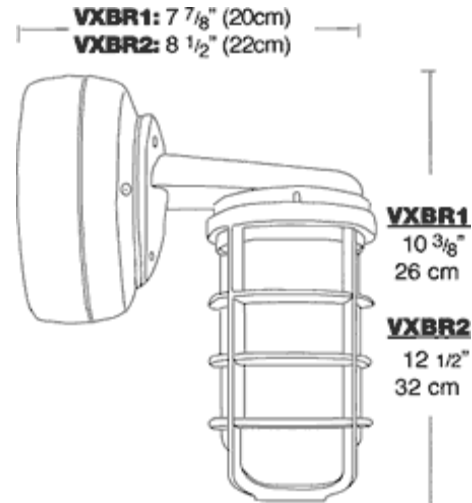

VXBR2F32S-3/4

JOB NAME: _____
 DATE: _____
 TYPE: _____

DESCRIPTION

Small cast aluminum housing with sturdy wall mounting bracket for 13 and 26 watt or larger size housing for 32 and 42 compact fluorescent. Prismatic globe for low glare and even light distribution. Fixture mounts to junction box or can be wired inside the housing. Ceiling mounted with 1/2" (or 3/4") side and top conduit feed. Lamp supplied.

HID: Glazed porcelain 4kv pulse rated with nickel plated screw shell and spring contacts. CFL: White thermo plastic with integral clips for lamp retention.

UL Listing:

Suitable for wet locations. Complies with UL Standard 1598 for non-hazardous locations where the lamp, socket and wiring require protection from air, corrosive fumes, non-combustible dusts, moisture, non-explosive vapors and gases. For lamp base up installation only when outdoors.

Ballast Minimum Starting Temperature:

0° F

Hub Size:

3/4" Tapped

Patents:

RAB sensor and fixture designs are protected under U.S. and International Intellectual Property laws

Color:

Silver

Weight:

4.35

DIMENSIONS

ORDERING INFORMATION

Compact Fluorescent Lamp supplied with fixture	Total Watts	Lamp Type	Lamp Base	Ballast	Starting Amps/ Operating Amps				Input Watts	LAMP ANSI	Initial Lumens	Lamp Hours
					120V	208V	240V	277V				
	32	32w Triple	GX24q-3	Elec HPF QT	0.31	0.2	0.2	0.13	32		2400	12000